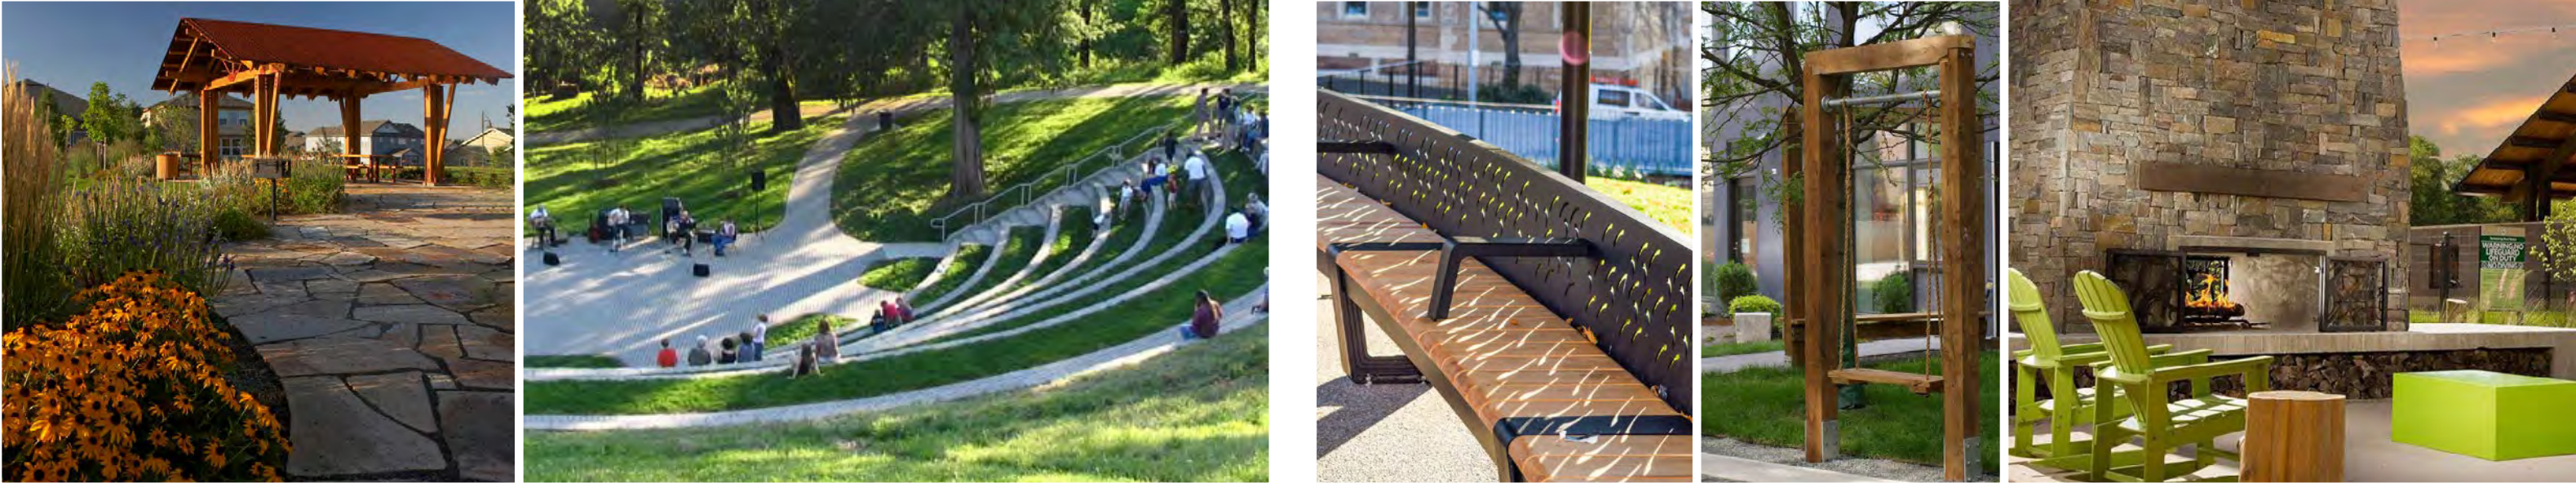

DETAILS

- Use of natural materials that complement the surrounding context (rich wood, natural stone, corten steel)
- Interpretive elements for play and function
- Vibrant pops of color in site furnishings for contrast
- Thematic and sculptural elements add character